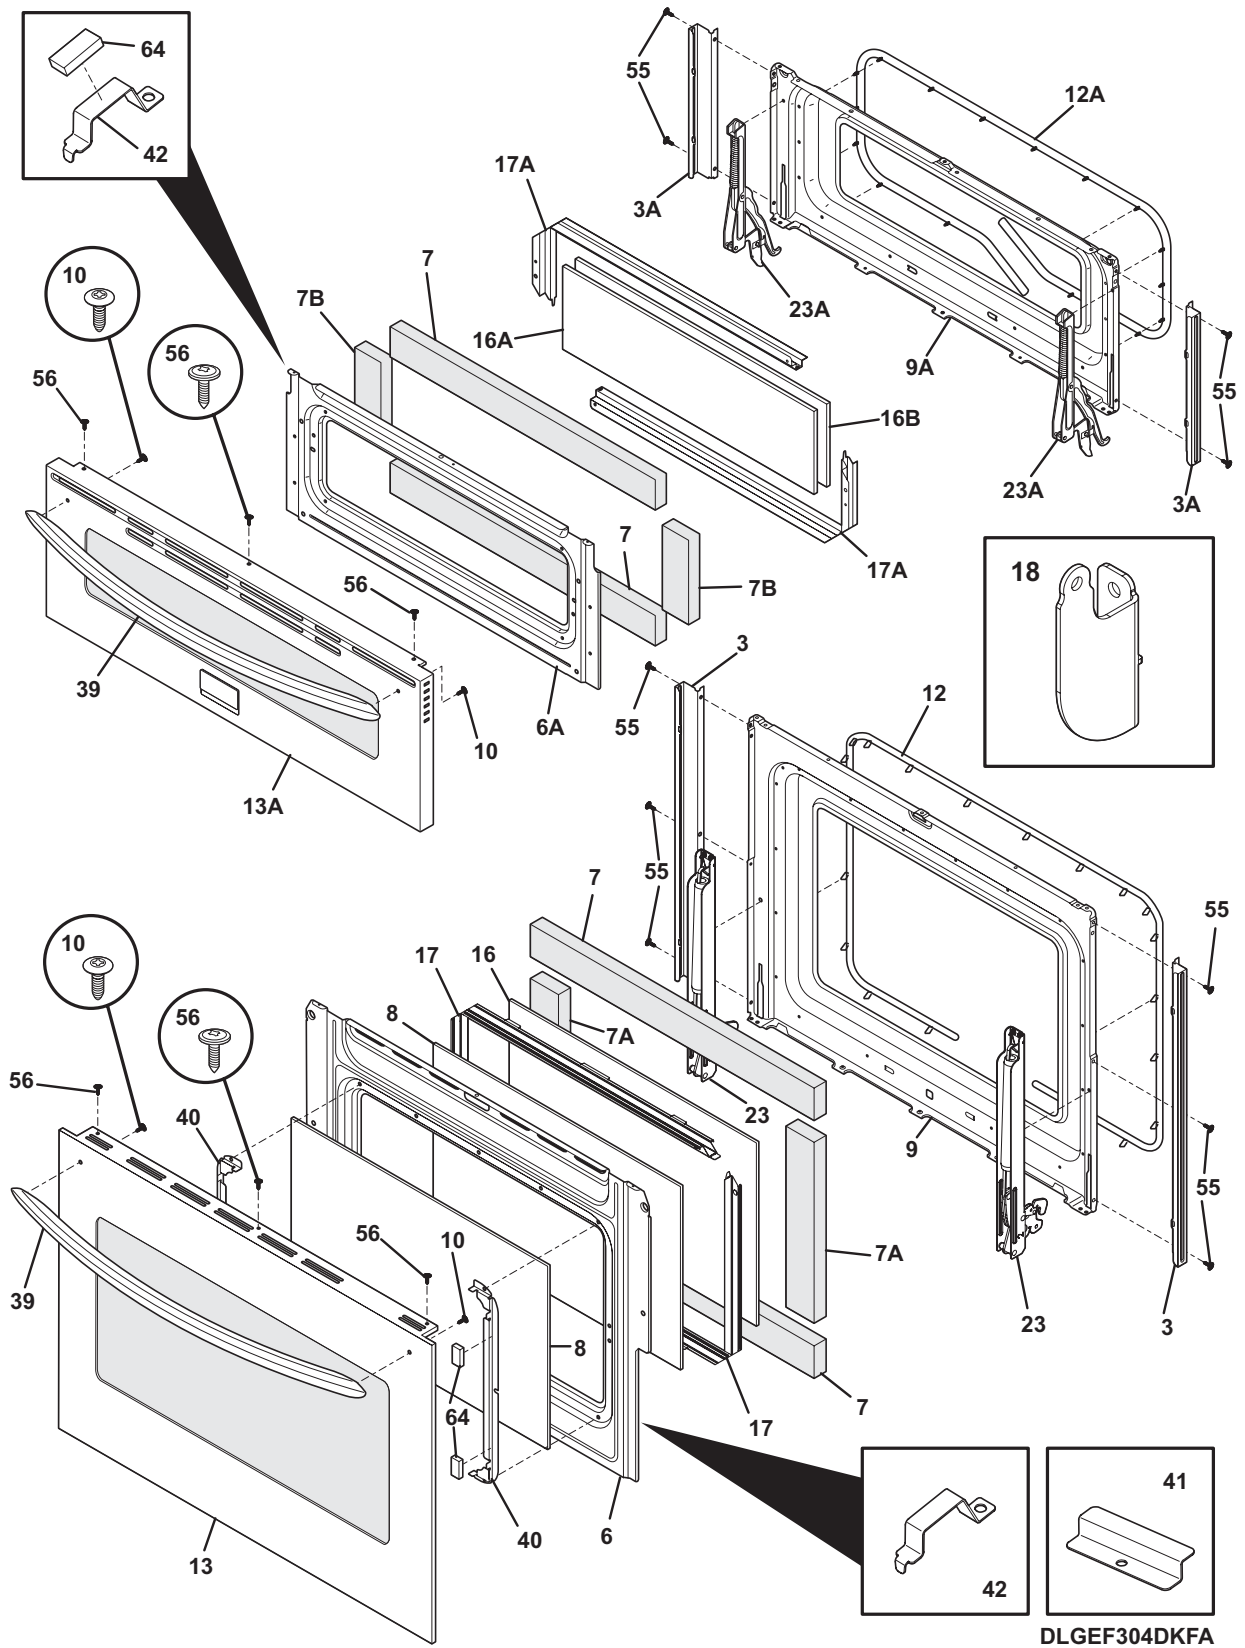

DOORS

DLGEF304DKFA

DOORS

POS. NO	PART NO.	DESCRIPTION
3	318301412	Trim, lower door, black
3A	318301422	Trim, upper door, black
*	5303300265	Screw, 8-18 X 1/2, silver, (4)
6	318260522	Baffle, door
*	5303211311	Screw, 8 x 0.500
6A	318260524	Baffle, door, upper
7	318372002	Insulation, door, (2)
7A	318372000	Insulation, door, (2)
7B	318372007	Insulation, upper door, (2)
8	316117500	Glass, oven door, heat barrier
9	318411610	Liner, oven door
9A	318259664	Liner, oven door, upper
10	08011955	Screw, 10-24 x 0.375, square drive
10*	3201909	Washer, flat, (2)
12	318053130	Seal, oven door, lower
12A	318053152	Seal, oven door, upper
13	318187997	Panel Assembly, door, stainless, outer
13A	318934300	Panel Assembly, upper door, stainless, outer, w/badge
16	318212210	Glass, oven door, heat barrier, lower door
16A	318212211	Glass, upper oven, heat barrier, HBI
16B	318212212	Glass, upper oven, heat barrier, HBII
17	318264710	Spacer, glass, lower, (2)
17A	318264720	Spacer, glass, upper, (2)
18	316547900	Link, door, (2), auto rack
*	08016432	Screw, truss head, 8-18 x 0.375
23	318567106	Hinge, lower, oven door, (2)
*	5304471237	Screw, 8-32 x .310, (4)
23A	318024753	Hinge, door, upper, (2)
*	5304415832	Screw, 8-18 x 0.406
39	316554005	Handle, door/drawer, stainless
40	318242702	Bracket, glass holder, door, (2)
41	318370600	Bracket, glass retainer, (2)
42	318382301	Bracket, glass retainer, (4)
55	5303308456	Screw, 8-18 x 0.531, black
56	5304436875	Screw, 8-18 X 1/2, black
64	318165800	Spacer